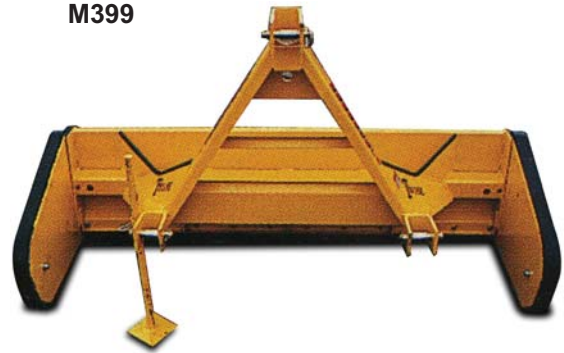

Yard Scrapers

Model M399

- 1.83m (6ft) Scraping width
- Sturdy steel frame
- Integrated female quick hitch
- Three point linkage
- Integrated carrying platform
- Hardwearing rubber blade
- Reversible swing wings
- Ability to push on pull material

M399

Model M402

- Adjustable scraping width from 1.83m (6ft) to 2.13m (7ft)
- Heavy duty, all welded frame
- Integrated female quick hitch
- Three point linkage
- Flip over hard wearing rubber blade
- Ability to push on pull material

M402

Model M452

- Adjustable scraping width from 1.92m (6ft 4in) to 2.13m (7ft)
- Heavy duty, all welded frame
- Integrated female quick hitch
- Three point linkage
- Flip over extra thick hard wearing rubber blade
- Ability to push on pull material

Model	Scraping Widths (m)	Weight (kg)
M399	1.8	149
M402	1.83	186
M452	1.92	211

All Twose Yard Scrapers are compatible with Twose Quick Hitch (QH1)